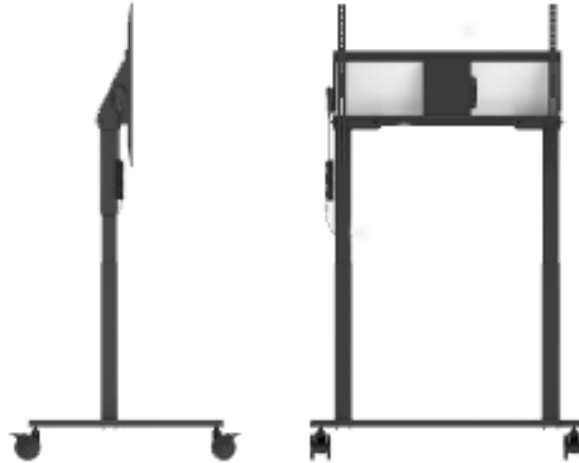

PROCOLOR IFPD-MOB V3.0

The height adjustable cart offers you great flexibility and enhanced safety features suitable for use with 55 – 86” displays.

Specifications	
Dimension of the assembled (L*W*H)	1036×737× (1228~1728) mm
Dimension with Package (L×W×H)	1105×815×208 mm
Gross Weight	38kg
Net Weight	31.5kg
Max Load Weight	100kg
Max Load Size	55~86”
Control Mode	Control Panel /Control Pad/ Software
Castors	4”
Supported Wall Mount	WIB9060G
Color	Black